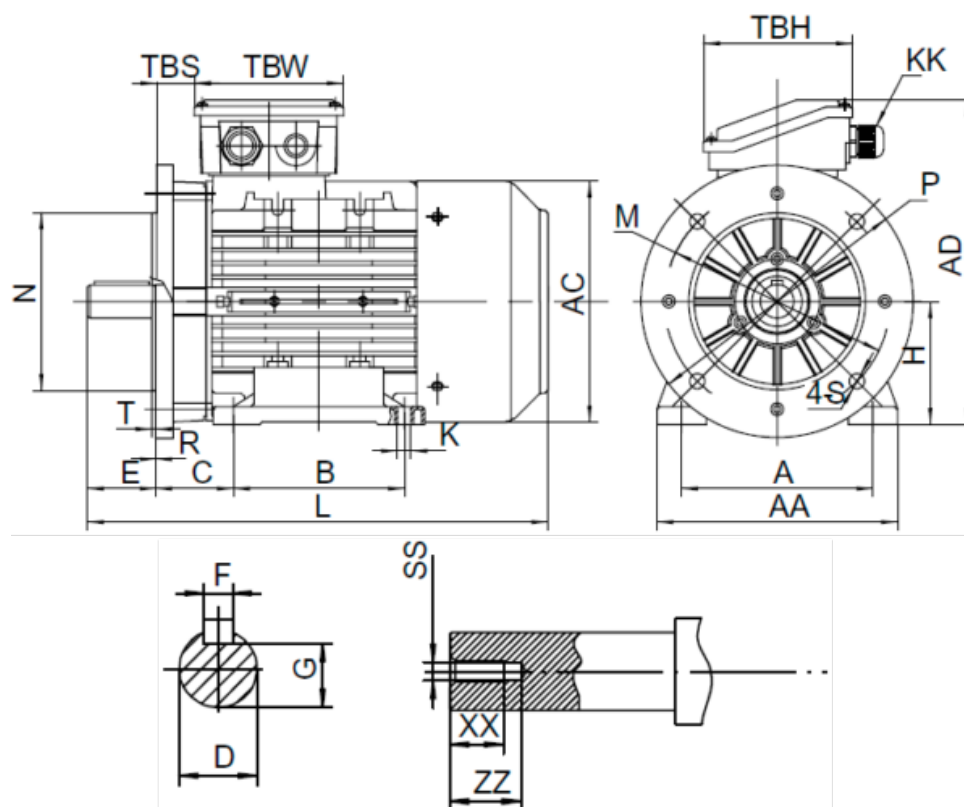

Data Sheet

Article number: 25180040062740

Description: Kleedrive T3A 132M1-6 4.0kw 900 rpm UL/CSA
3x400/690V 50 HZ IP55 B35 Eff=86,8%

Measures

A = 216	F = 10	TBW = 118
AA = 260	G = 33	XX = 28
AC = Ø261	H = 132	ZZ = 37
AD = 323	HD = 191	
B = 178	L = 498	
C = 89	SS = M12	
D = Ø38	TBH = 118	
E = 80	TBS = 36.5	